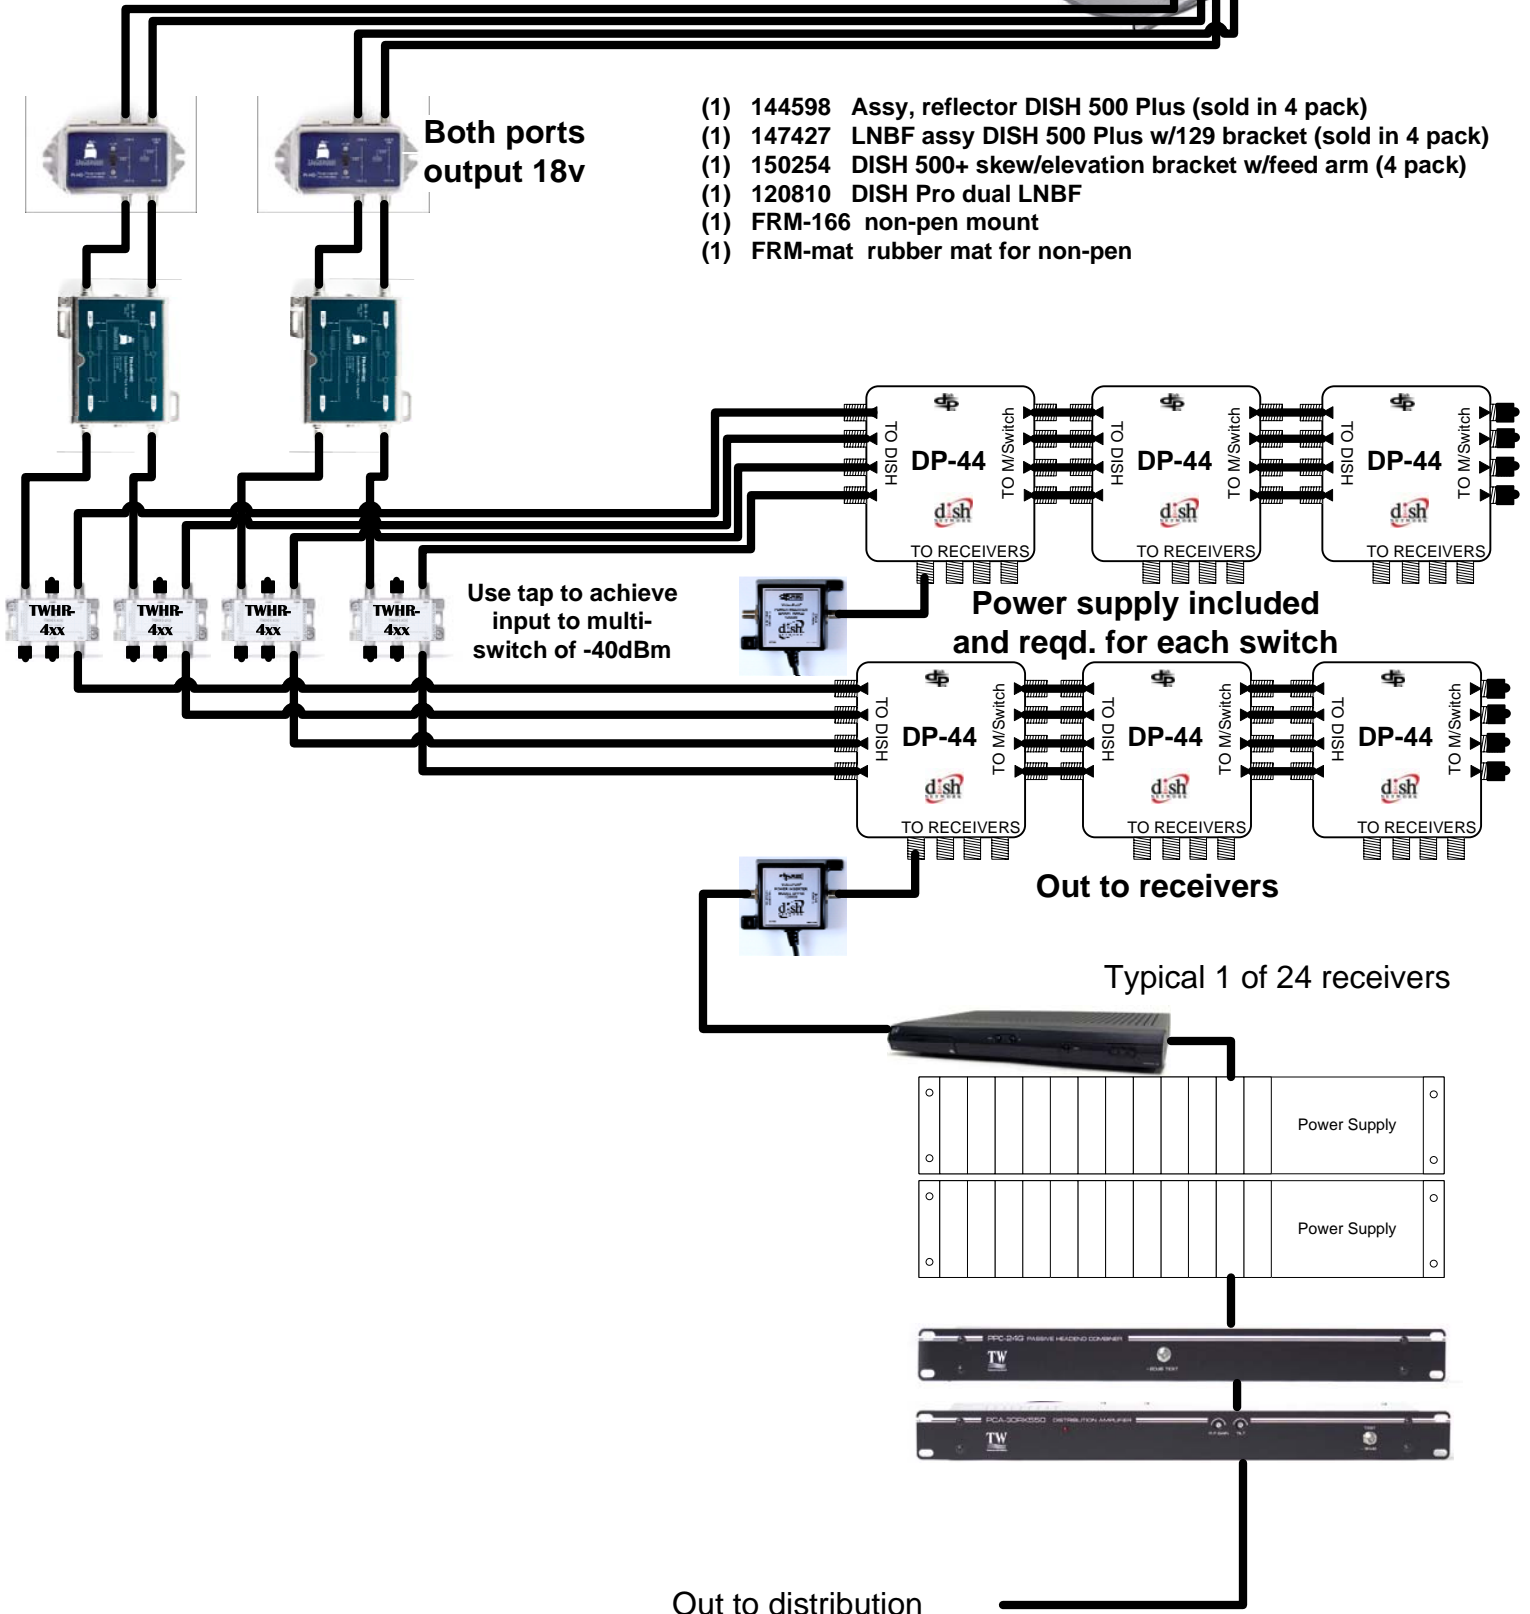

24 – channel analog with internationals

- (1) 144598 Assy, reflector DISH 500 Plus (sold in 4 pack)
- (1) 147427 LNBF assy DISH 500 Plus w/129 bracket (sold in 4 pack)
- (1) 150254 DISH 500+ skew/elevation bracket w/feed arm (4 pack)
- (1) 120810 DISH Pro dual LNBF
- (1) FRM-166 non-pen mount
- (1) FRM-mat rubber mat for non-pen