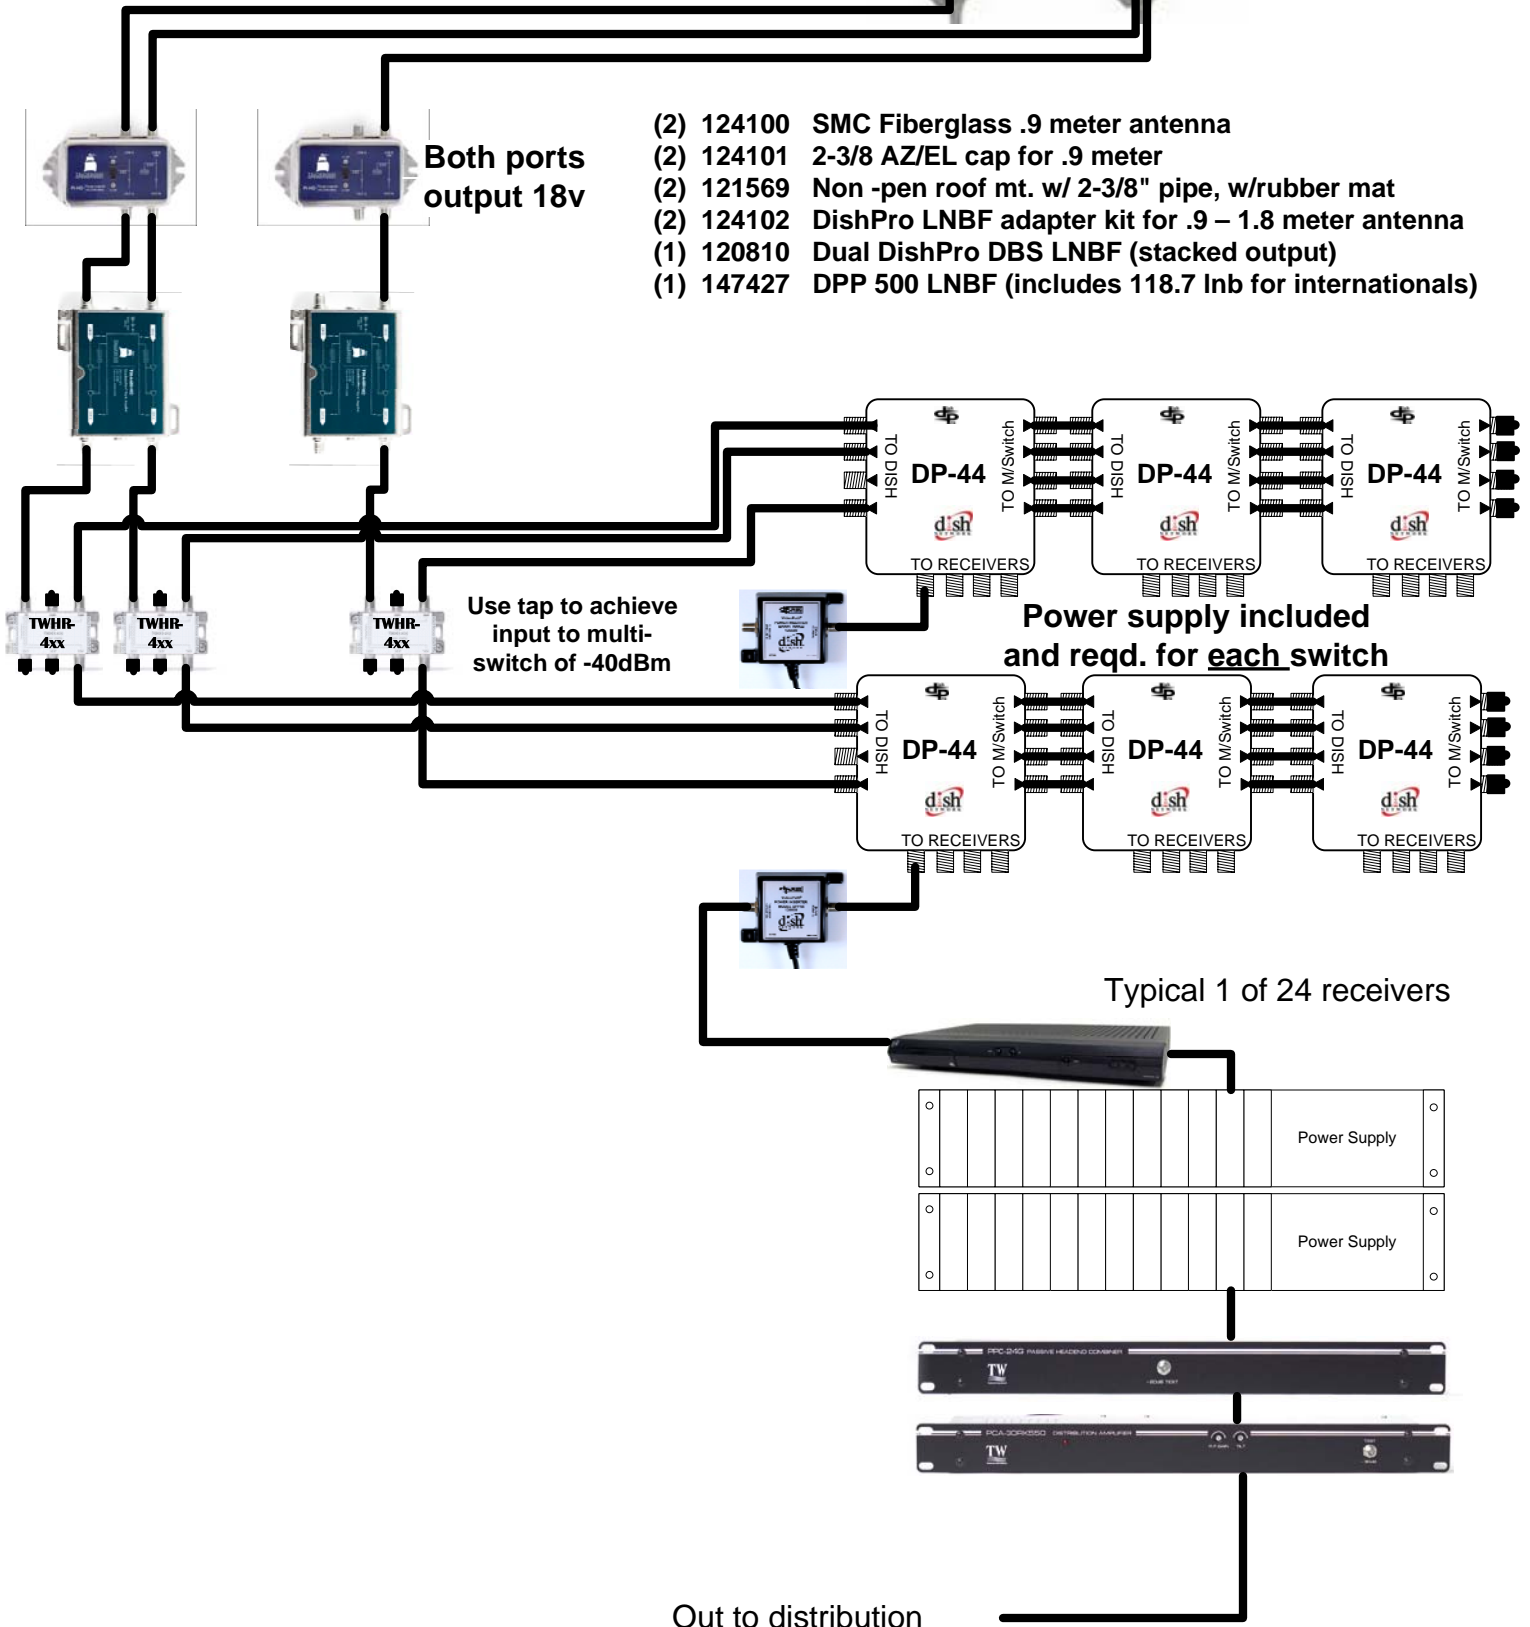

24 – channel analog with internationals

Both ports output 18v

- (2) 124100 SMC Fiberglass .9 meter antenna
- (2) 124101 2-3/8 AZ/EL cap for .9 meter
- (2) 121569 Non -pen roof mt. w/ 2-3/8" pipe, w/rubber mat
- (2) 124102 DishPro LNB adapter kit for .9 – 1.8 meter antenna
- (1) 120810 Dual DishPro DBS LNB (stacked output)
- (1) 147427 DPP 500 LNB (includes 118.7 lnb for internationals)

Use tap to achieve input to multi-switch of -40dBm

Power supply included and reqd. for each switch

Typical 1 of 24 receivers

Out to distribution